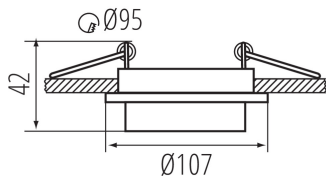

Ring for spotlight fittings

5905339331663

Kanlux AGEO is an original decorative ring that will become a decoration for any room. The light source is completely hidden in an adjustable, extending from the ring shade, which provides an interesting light effect. Kanlux AGEO is the ability to adjust the direction of light in the range of 20 degrees. The decorative ring is sold without a lamp holder - you decide which light source to use (the Gx5.3 or GU10 cap).

### GENERAL DATA:

**Colour:** white

**Place of assembly:** Recessed mount in the ceiling

**Place of application:** Indoors

**Minimum distance from the illuminated object:** 0,5m

**Decorative ring without a ceramic frame:** yes

**The product is not suitable to be covered with a heat-insulating material:** yes

**Height [mm]:** 42

**Diameter [mm]:** 107

**Assembly hole [mm]:** Ø95